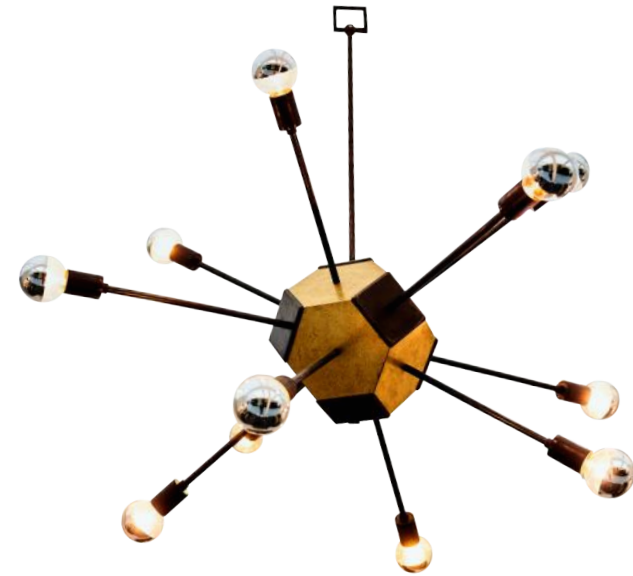

For bespoke options please contact us on +44(0) 20 7738 2105

LIGHTING

TO1 CHANDELIER

The TO1 Chandelier is in the shape of a truncated octahedron and is made up of fourteen mild steel and brass sides. The steel tiles have been given a hand-painted black finish which contrasts against the antiqued brass tiles. There are 12 lighting components which make up the chandelier.