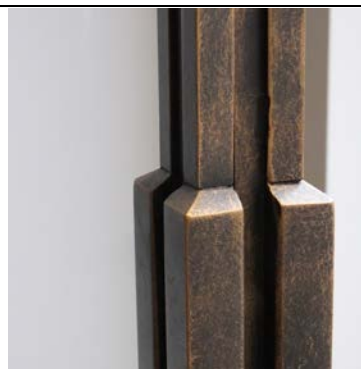

H: 550mm
W: 150mm
D: 150mm

RRP £300
Ex-Display £220
(inclusive of VAT)

*Lampshade not included

Qty: 2

BLACKBIRD

BESPOKE

Arc Table Lamp
Bronze Finish
Lightly Textured Metal

H: 560mm
W: 200mm
D: 100mm

RRP £300
Ex-Display £220
(inclusive of VAT)

*Lampshade not included

Qty: 2

Empire State Standard Lamp
Dark Bronze Finish

H: 1450mm
W: 200mm
D: 200mm

RRP £1050
Ex-Display £830
(inclusive of VAT)

*Lampshade not included